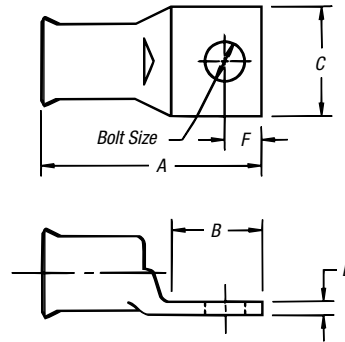

Compression Connectors for Copper Conductor

Bell-Ended Lugs — Standard Barrel

Bell-Shaped Barrel

CAT. NO.	WIRE SIZE			CLASS G	CLASS H	CLASS I	CLASS K	CLASS M	BOLT SIZE (IN.)	DIMENSIONS (IN.)					DIE CODE	DIE COLOR
	CODE	NAVY	FLEX							A	B	C	D	F		
54104BS	8	23	37/24	8	8	—	8	8	#10	1 1/16	1 5/32	1 3/32	5/64	7/32	21	RED
54105BS	6	30	61/24	5	5	5	5	5	1/4	1 1/16	9/16	7/16	7/64	1/4	24	BLUE
54106BS	4	40-50	91/24	5	5	5	5	5	1/4	1 3/32	9/16	9/16	7/64	1/4	29	GRAY
54139BS	3 & 4	40-50	91/24	4	4	4	4	4	5/16	1 1/16	25/32	19/32	5/64	11/32	29	GRAY
54142BS	2	60	125/24	3	3	3	3	3	5/16	1 17/32	23/32	21/32	5/64	11/32	33	BROWN
54147BS	1	75	150, 175/24	2	2	2	2	2	5/16	1 21/32	23/32	43/64	1/8	3/8	37	GREEN
54153BS	1/0	100	225/24	1	1	1	1	1	5/16	1 3/8	23/32	3/4	9/64	3/8	42	PINK
54110BS	2/0	125	275/24	1/0	1/0	1/0	1/0	1/0	3/8	1 3/8	1 1/16	1 3/16	9/64	3/8	45	BLACK
54165BS	3/0	150	325/24	2/0	2/0	2/0	2/0	2/0	1/2	2 1/32	1 1/16	1 5/16	9/64	1/2	50	ORANGE
54170BS	4/0	200	450/24	3/0	3/0	3/0	3/0	3/0	1/2	2 5/16	1 1/16	1 1/2	5/32	1/2	54	PURPLE
58165BS	250	—	550/24	4/0	4/0	—	—	—	1/2	2 15/32	1 3/8	1 1/4	3/16	1/2	62	YELLOW
54114BS	300	300	—	250	250	4/0	4/0	4/0	1/2	2 3/8	1 3/8	1 1/4	3/16	1/2	66	WHITE
54152BS	350	350	650/24	—	—	250	250	250	1/2	2 3/8	1 3/16	1 3/8	1 3/64	9/16	66	WHITE
54185BS	400	400	775/24	300	300	300	300	300	5/8	3 1/16	1 11/16	1 13/32	7/32	13/16	76	BLUE
58177BS	500	—	925/24	400	400	400	350	350	1/2	3	1 1/16	1 5/8	1/4	13/16	80	N/A
58180BS	600	—	1100/24	—	—	450	450	450	5/8	3 3/8	1 11/16	1 29/32	17/64	13/16	94	GREEN
54122BS	700	—	1325/24	500	500	500	500	500	5/8	3 3/8	1 11/16	1 29/32	9/32	13/16	99	PINK
54123BS	750	—	—	600	—	—	—	550	5/8	3 3/8	1 11/16	1 15/16	5/16	13/16	106	BLACK
54124BS	800	800	—	—	—	—	600	—	5/8	3 13/16	1 11/16	2	5/16	5/8	107	ORANGE
54126BS	900	—	1925/24	—	—	—	—	—	5/8	4 1/8	1 13/16	2 3/16	11/32	7/8	115	YELLOW